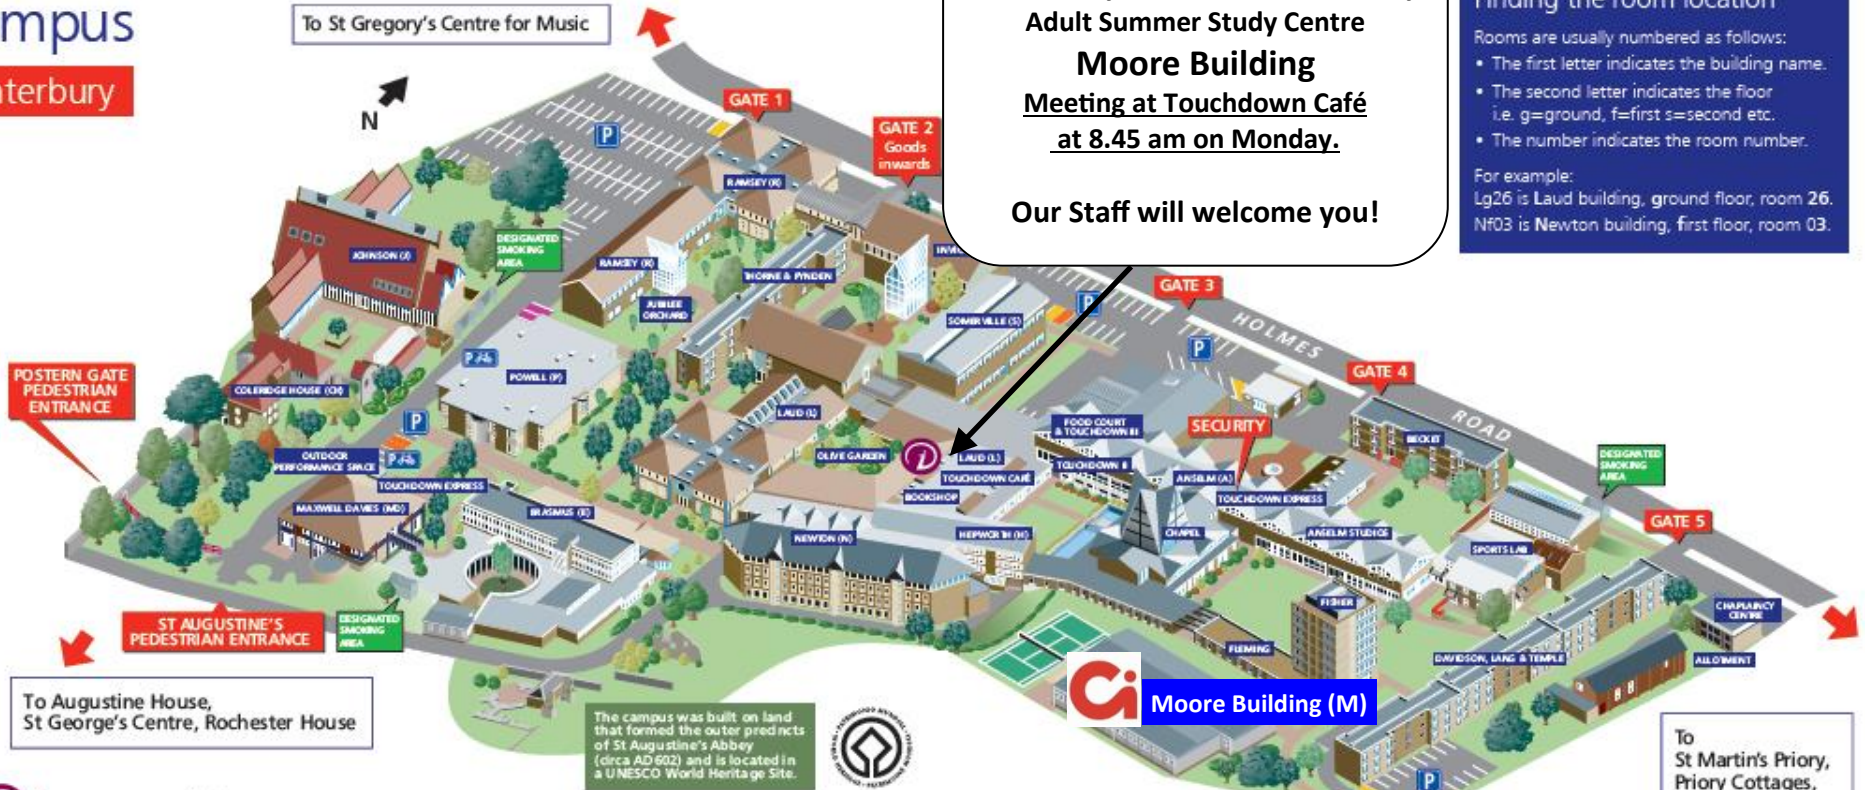

**Meeting Point:  
 Touchdown Café**

**Study Centre and Office:  
 Moore Building**

**Old City Bar (PUB)  
 Welcome BBQ Party  
 on Mondays!**

**Legend:**

- Pedestrian Zone
- Pedestrian Footpath
- Riverside Walk
- Cycle Route
- World Heritage Site

# North Holmes Campus

Canterbury

Concorde International  
**Canterbury Christ Church University**  
**Adult Summer Study Centre**  
**Moore Building**  
**Meeting at Touchdown Café**  
**at 8.45 am on Monday.**

## Finding the room location

- Rooms are usually numbered as follows:
- The first letter indicates the building name.
  - The second letter indicates the floor i.e. g=ground, f=first s=second etc.
  - The number indicates the room number.

For example:  
 Lg26 is Laud building, ground floor, room 26.  
 Nf03 is Newton building, first floor, room 03.

To Augustine House, St George's Centre, Rochester House

To St Martin's Priory, Priory Cottages, Gebe House